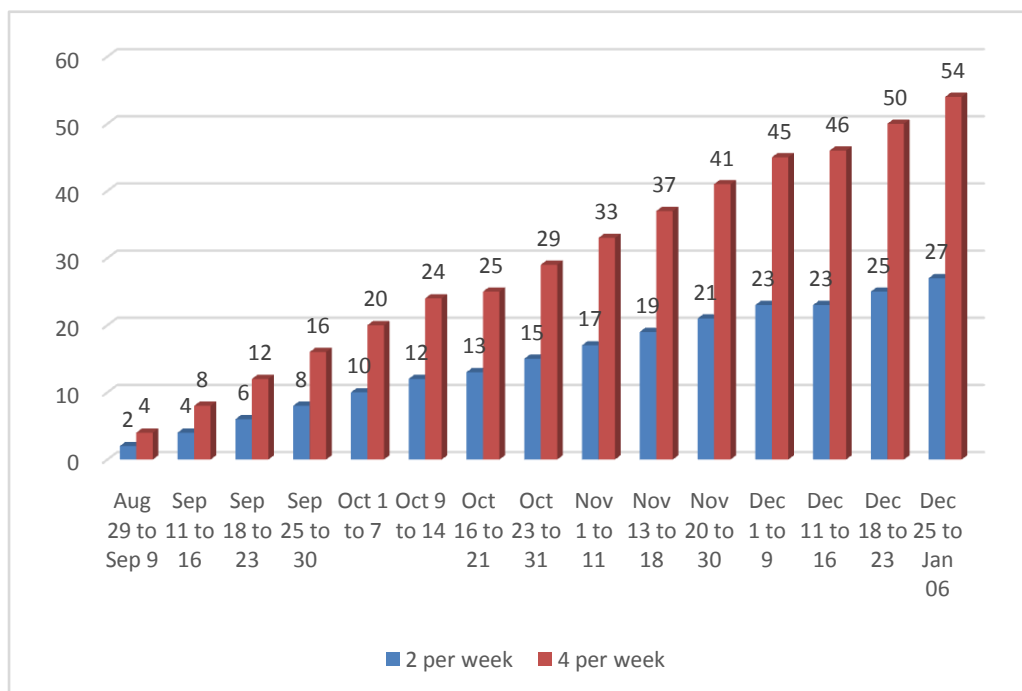

Academic Calendar

2nd September 2016 to 31st December 2016

PG Programm I & III semesters

Date	Portions to be Covered			
	2 Hrs Classes per week		4Hrs Classes per week	
Aug 29 to Sep 9	2	8 %	4	8 %
Sep 11 to 16	4	16 %	8	16 %
Sep 18 to 23	6	24 %	12	24 %
Sep 25 to 30	8	32 %	16	32 %
Oct 1 to 7	10	40 %	20	40 %
Oct 9 to 14	12	47 %	24	47 %
Oct 16 to 21	13	49 %	25	49 %
Oct 23 to 31	15	56 %	29	56 %
Nov 1 to 11	17	63 %	33	63 %
Nov 13 to 18	19	70 %	37	70 %
Nov 20 to 30	21	77 %	41	77 %
Dec 1 to 9	23	84 %	45	84 %
Dec 11 to 16	23	86 %	46	86 %
Dec 18 to 23	25	93 %	50	93 %
Dec 25 to Jan 06	27	100 %	54	100 %

Academic Calendar Odd Semester- 2016-17