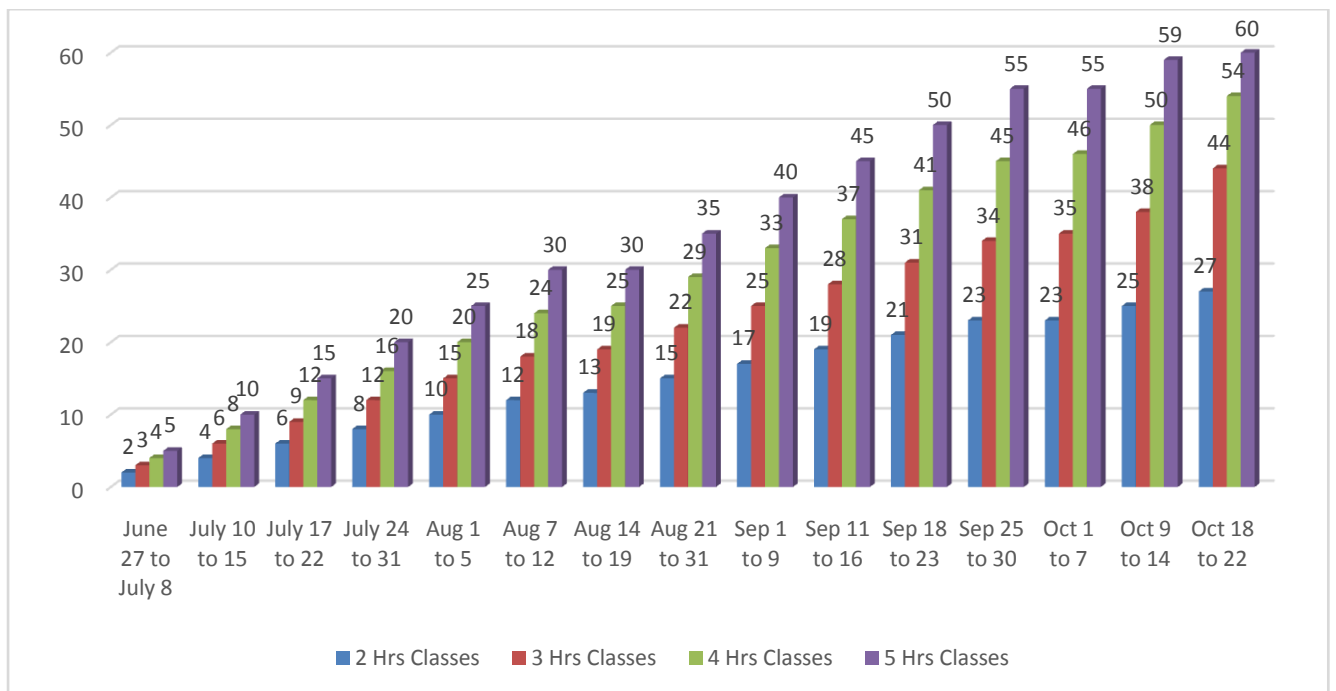

Academic Calendar

27th June 2016 to 2st October 2016

UG Programme I , III& V semesters

Date	Portions to be Covered							
	2 Hrs Classes per week		3Hrs Classes per week		4Hrs Classes per week		5Hrs Classes per week	
June 27 to July 8	2	8 %	3	7 %	4	8 %	5	9 %
July 10 to 15	4	16 %	6	14 %	8	16 %	10	18 %
July 17 to 22	6	24 %	9	21 %	12	24 %	15	27 %
July 24 to 31	8	32 %	12	28 %	16	32 %	20	35 %
Aug 1 to 5	10	40 %	15	35 %	20	40 %	25	43 %
Aug 7 to 12	12	47 %	18	42 %	24	47 %	30	51 %
Aug 14 to 19	13	49 %	19	44 %	25	49 %	30	51 %
Aug 21 to 31	15	56 %	22	51 %	29	56 %	35	59 %
Sep 1 to 9	17	63 %	25	58 %	33	63 %	40	67 %
Sep 11 to 16	19	70 %	28	65 %	37	70 %	45	75 %
Sep 18 to 23	21	77 %	31	72 %	41	77 %	50	83 %
Sep 25 to 30	23	84 %	34	79 %	45	84 %	55	91 %
Oct 1 to 7	23	86 %	35	81 %	46	86 %	55	91 %
Oct 9 to 14	25	93 %	38	88 %	50	93 %	59	98 %
Oct 18 to 22	27	100 %	44	100 %	54	100 %	60	100 %

Academic Calendar Odd Semester- 2016-17