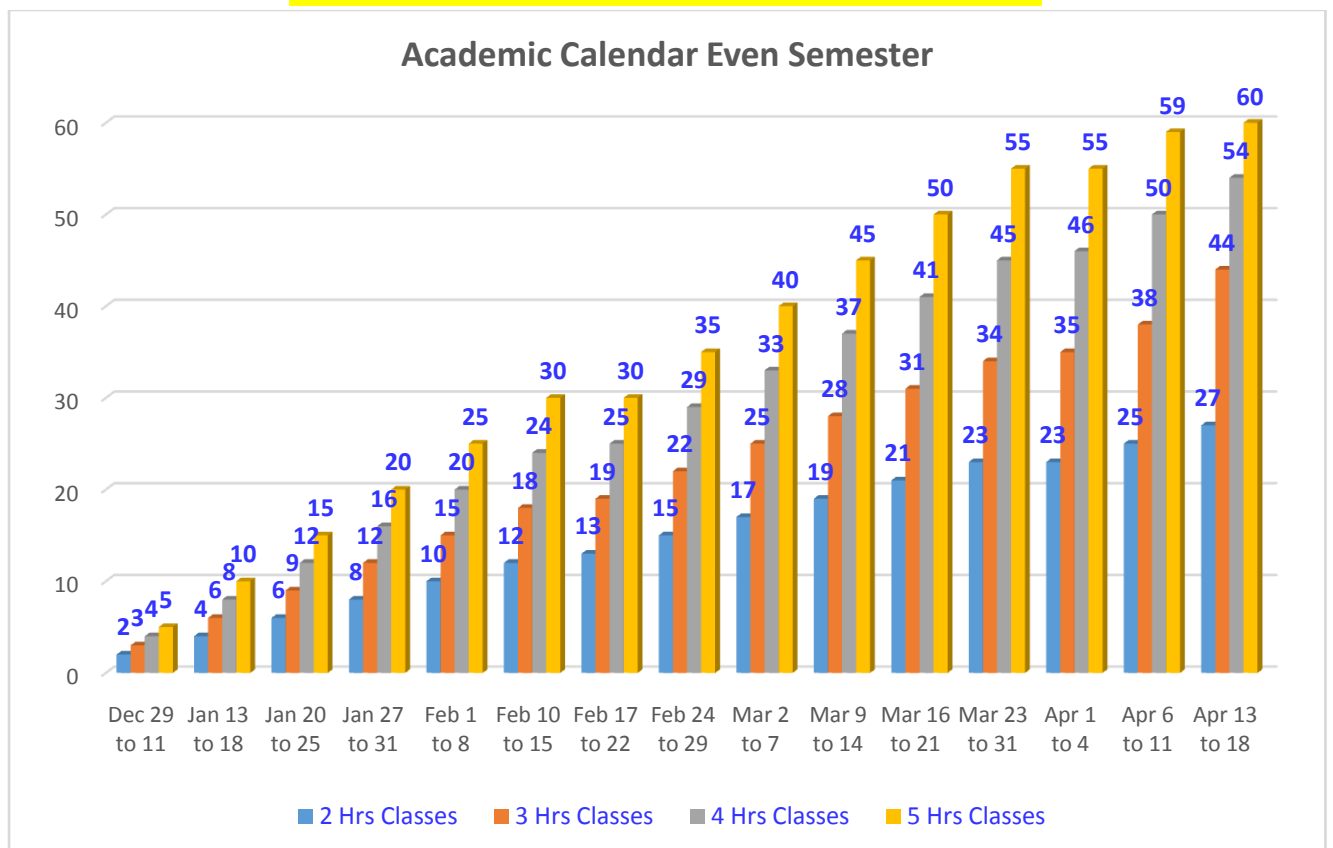

Academic Calendar

29th December 2016 to 31st April 2017

UG Programme II , IV & VI semesters

Date	Portions to be Covered							
	2 Hrs Classes per week		3Hrs Classes per week		4Hrs Classes per week		5Hrs Classes per week	
Dec 29 to 11	2	8 %	3	7 %	4	8 %	5	9 %
Jan 13 to 18	4	16 %	6	14 %	8	16 %	10	18 %
Jan 20 to 25	6	24 %	9	21 %	12	24 %	15	27 %
Jan 27 to 31	8	32 %	12	28 %	16	32 %	20	35 %
Feb 1 to 8	10	40 %	15	35 %	20	40 %	25	43 %
Feb 10 to 15	12	47 %	18	42 %	24	47 %	30	51 %
Feb 17 to 22	13	49 %	19	44 %	25	49 %	30	51 %
Feb 24 to 29	15	56 %	22	51 %	29	56 %	35	59 %
Mar 2 to 7	17	63 %	25	58 %	33	63 %	40	67 %
Mar 9 to 14	19	70 %	28	65 %	37	70 %	45	75 %
Mar 16 to 21	21	77 %	31	72 %	41	77 %	50	83 %
Mar 23 to 31	23	84 %	34	79 %	45	84 %	55	91 %
Apr 1 to 4	23	86 %	35	81 %	46	86 %	55	91 %
Apr 6 to 11	25	93 %	38	88 %	50	93 %	59	98 %
Apr 13 to 18	27	100 %	44	100 %	54	100 %	60	100 %

Academic Calendar Even Semester– 2016-17