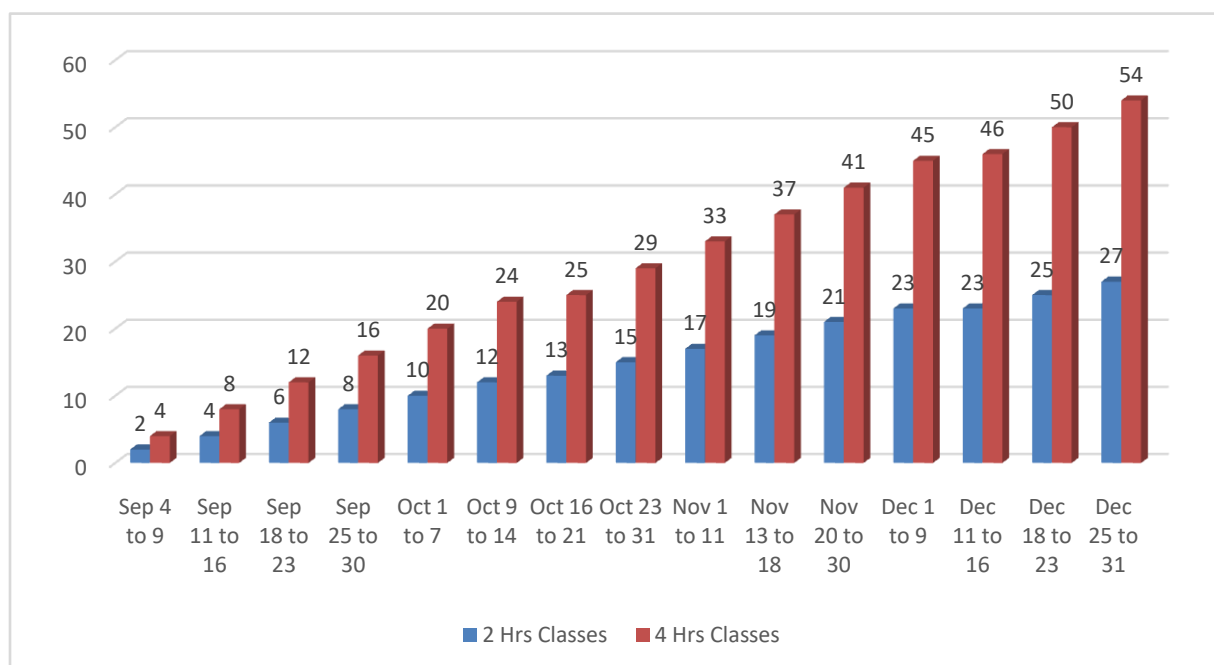

Academic Calendar for PG Programme Semesters I & III

8th November 2021 to 26th February 2022

Date	Portions to be Covered			
	2 Hrs Classes per week		4 Hrs Classes per week	
Sep 4 to 9	2	8 %	4	8 %
Sep 11 to 16	4	16 %	8	16 %
Sep 18 to 23	6	24 %	12	24 %
Sep 25 to 30	8	32 %	16	32 %
Oct 1 to 7	10	40 %	20	40 %
Oct 9 to 14	12	47 %	24	47 %
Oct 16 to 21	13	49 %	25	49 %
Oct 23 to 31	15	56 %	29	56 %
Nov 1 to 11	17	63 %	33	63 %
Nov 13 to 18	19	70 %	37	70 %
Nov 20 to 30	21	77 %	41	77 %
Dec 1 to 9	23	84 %	45	84 %
Dec 11 to 16	23	86 %	46	86 %
Dec 18 to 23	25	93 %	50	93 %
Dec 25 to 31	27	100 %	54	100 %

Academic Calendar Odd Semester- 2021-22