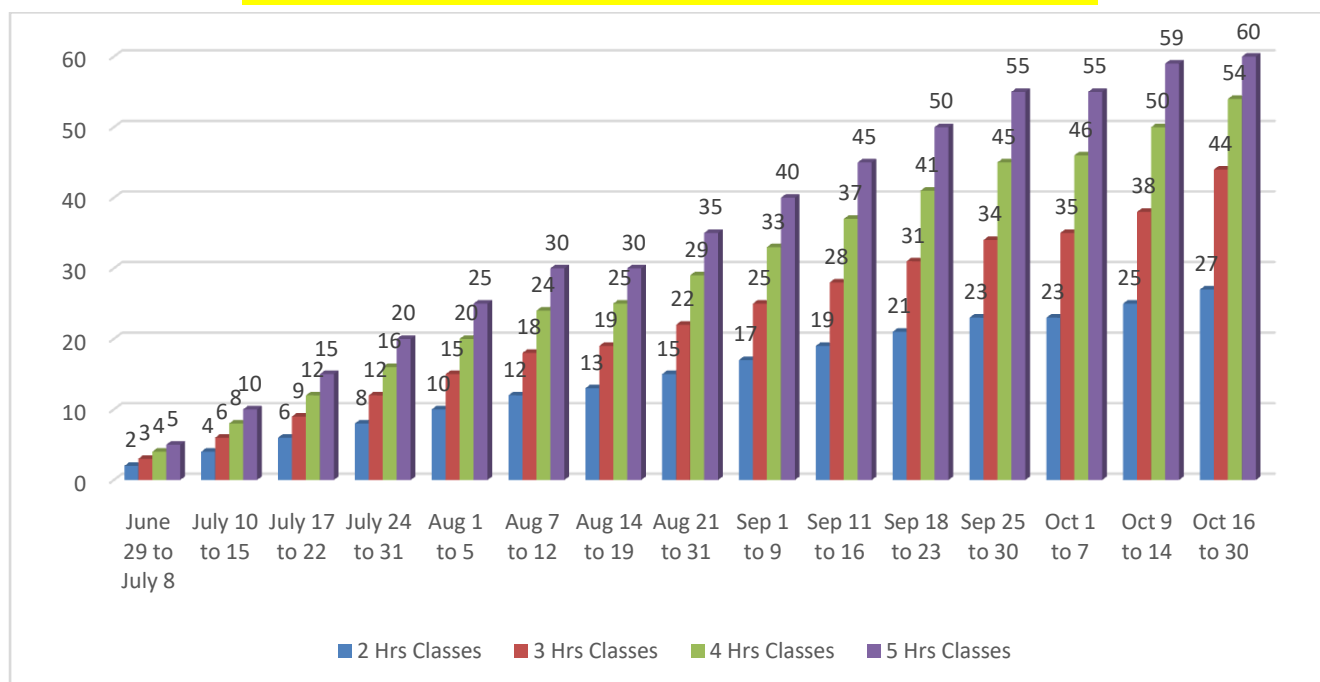

Academic Calendar for UG Programme Semesters I, III & V

11th October 2021 to 5th February 2022

Date	Portions to be Covered							
	2 Hrs Classes per week		3Hrs Classes per week		4Hrs Classes per week		5Hrs Classes per week	
June 29 to July	2	8 %	3	7 %	4	8 %	5	9 %
July 10 to 15	4	16 %	6	14 %	8	16 %	10	18 %
July 17 to 22	6	24 %	9	21 %	12	24 %	15	27 %
July 24 to 31	8	32 %	12	28 %	16	32 %	20	35 %
Aug 1 to 5	10	40 %	15	35 %	20	40 %	25	43 %
Aug 7 to 12	12	47 %	18	42 %	24	47 %	30	51 %
Aug 14 to 19	13	49 %	19	44 %	25	49 %	30	51 %
Aug 21 to 31	15	56 %	22	51 %	29	56 %	35	59 %
Sep 1 to 9	17	63 %	25	58 %	33	63 %	40	67 %
Sep 11 to 16	19	70 %	28	65 %	37	70 %	45	75 %
Sep 18 to 23	21	77 %	31	72 %	41	77 %	50	83 %
Sep 25 to 30	23	84 %	34	79 %	45	84 %	55	91 %
Oct 1 to 7	23	86 %	35	81 %	46	86 %	55	91 %
Oct 9 to 14	25	93 %	38	88 %	50	93 %	59	98 %
Oct 16 to 30	27	100 %	44	100 %	54	100 %	60	100 %

Academic Calendar Odd Semester- 2021-22

Academic Calendar for PG Programme Semesters I & III

8th November 2021 to 26th February 2022

Date	Portions to be Covered			
	2 Hrs Classes per week		4 Hrs Classes per week	
Sep 4 to 9	2	8 %	4	8 %
Sep 11 to 16	4	16 %	8	16 %
Sep 18 to 23	6	24 %	12	24 %
Sep 25 to 30	8	32 %	16	32 %
Oct 1 to 7	10	40 %	20	40 %
Oct 9 to 14	12	47 %	24	47 %
Oct 16 to 21	13	49 %	25	49 %
Oct 23 to 31	15	56 %	29	56 %
Nov 1 to 11	17	63 %	33	63 %
Nov 13 to 18	19	70 %	37	70 %
Nov 20 to 30	21	77 %	41	77 %
Dec 1 to 9	23	84 %	45	84 %
Dec 11 to 16	23	86 %	46	86 %
Dec 18 to 23	25	93 %	50	93 %
Dec 25 to 31	27	100 %	54	100 %